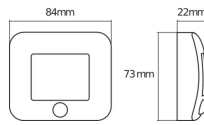

Specifications Ledvance LED Nightlight Nightlux Hall Silver 0.25W - 840 Cool White | Motion and Light Sensor