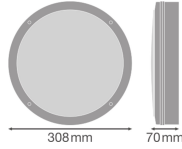

Specifications Ledvance Surface Bulkhead 300 White 15W 1400lm - 830 Warm White | Emergency 3H - IP65

[View Product](#)

## Technical Information

Technology	LED Integrated
Wattage	15
Voltage (V)	220-240
Dimmable	Not Dimmable
Colour Code	830 Warm White
Colour temperature (Kelvin)	3000 Warm White
Colour Rendering (Ra)	80-89
Colour of Light	White
Light colour options	Single Color
Luminous Flux (Lumen)	1400
Luminous Efficacy (lm/W)	93
Optical Cover	PC (Polycarbonate)

## Fixture Information

Type of Fixture Professional

Mounting Method Surface

Fixture Connection PI [Push-in connector]

IP-rating IP65

Impact Protection (IK) IK10 - 20 joules

Operating Temperature -20 to +40

Colour of the Fixture White

## Dimensions

Length (mm) 300

Width (mm) 300